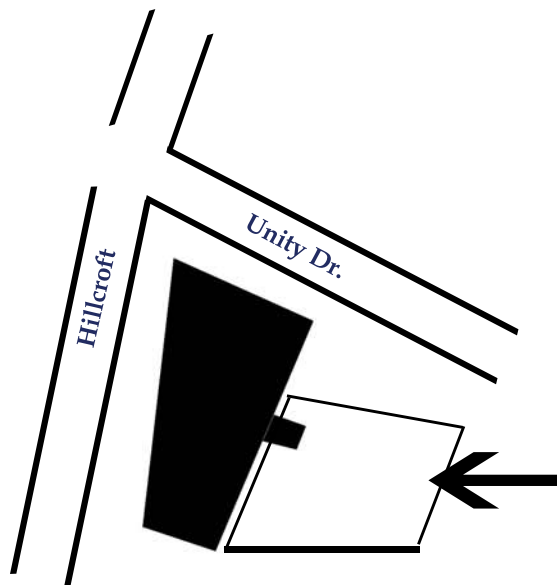

Alcohol & Traffic Safety Institute

2909 Hillcroft St. | Suite 275

Houston, TX 77057

Located between Westheimer Rd and Richmond Avenue

713.529.4152

Parking is on the TOP LEVEL of the Parking Garage. Enter building through door on second floor (Top Level.)

Enter the building and proceed to the center of the building. Suite 275 will be on the left.

Please note: Students are required to park on the Top Level of the Parking Garage located directly behind the building. Entry to the garage is made off of Unity Drive.